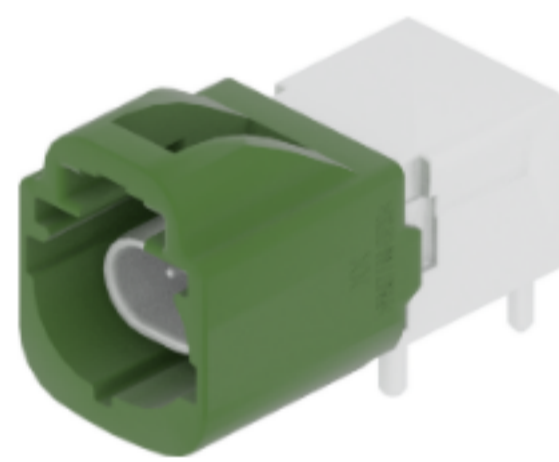

SEARCH KEYWORD, PART NUMBER

Part Number: 12077993
Product Name: [Metri-Pack 630 Series](#)

5 Way 6.3 M/P 630 Sealed

[Share](#) [Print](#) [Contact Us About This Item](#)

GET SAMPLES

ATTRIBUTES DOCUMENTS ECAD COMPATIBLE PARTS

Attributes

Product Family Metri-Pack	Height (mm) 41.3
Product Series 630 Series	Color BLACK
Max. operating temperature +125°C	Primary Locking Mechanism CAVITY LOCK
Min. operating temperature -40°C	Weight (g) 23.35701
No. of Ways 5	Terminal 1 Size 6.3
Cable Exit Orientation 180°	Sealing Sealed
Gender Female	Primary Material PA 66
Length (mm) 31.5	Coding/Index 101
Width (mm) 34.75	

Other Products

RESOURCE-CENTER-ITEM
COV CONN CLIP CDT BLACK

35829171
2 Way Male 0.5 Unsealed Green

35829170
2 Way Male 0.5 Unsealed Violet

35829169
2 Way Male 0.5 Unsealed Blue

Next Steps

Keep pace with where mobility is going.